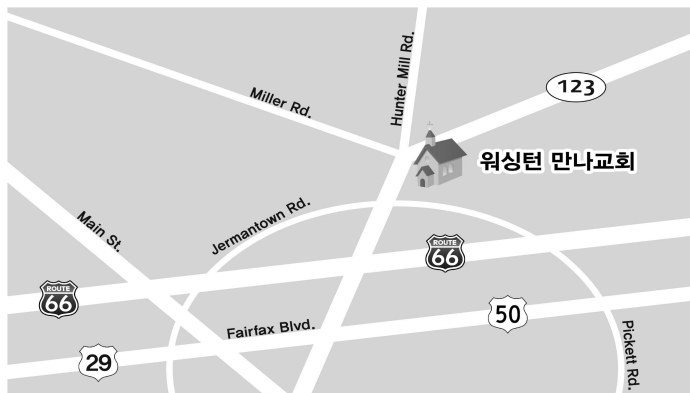

시편 8편

여호와 우리 주여 주의 이름이 온 땅에 어찌 그리 아름다운지요
주의 영광을 하늘위에 두셨나이다
주의 대적을 인하여 어린 아이와 젖먹이의 입으로 말미암아 권능을
세우심이여

이는 원수와 보수자로 잠잠케 하려 하심이니이다
주의 손가락으로 만드신 주의 하늘과
주의 베풀어 두신 달과 별들을 내가 보오니
사람이 무엇이관대 주께서 저를 생각하시며
인자가 무엇이관대 주께서 저를 권고하시나이까
저를 천사보다 조금 못하게 하시고
영화와 존귀로 관을 씌우셨나이다

주의 손으로 만드신 것을 다스리게 하시고 만물을 그 발 아래 두셨으니
곧 모든 우양과 들짐승이며 공중의 새와 바다의 어족과 해로에 다니는
것이니이다
(다같이) 여호와 우리 주여 주의 이름이 온 땅에 어찌 그리 아름다운지요.
아멘.

교회 약도 Map of the Church