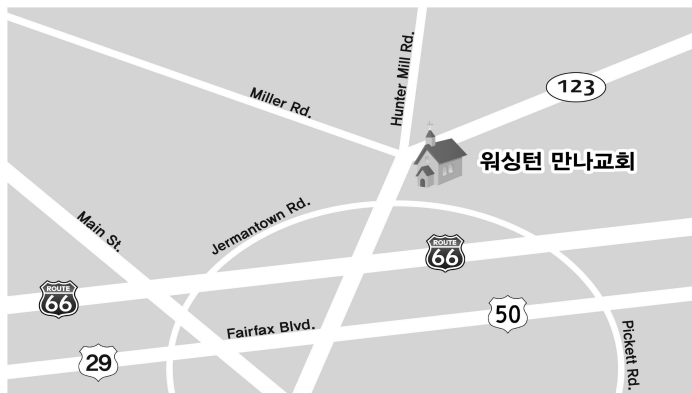

선교지원

Supporting God's Missionaries

- ❖ 군 선교회 (Korea Military Evangelical Association of Greater Washington)
- ❖ 북한 선교회 (Mission for North Korea in Metropolitan Washington D.C.)
- ❖ 이태진 선교사: LGVC India Mission, Gospel Camp for All Nations, New Delhi, India)

## 교회 약도 Map of the Church