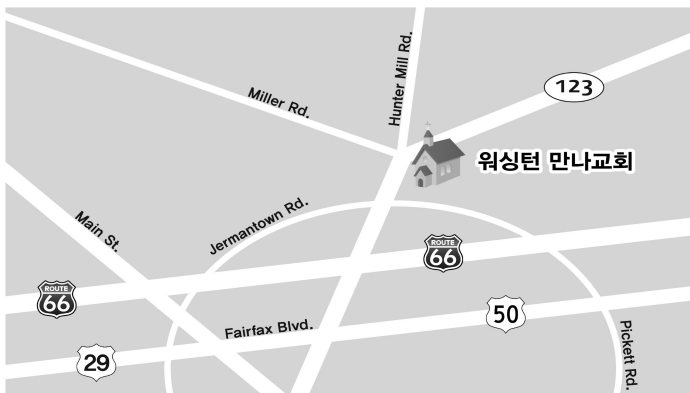

선교 지원

Supporting God's Missionaries

- ❖ 군 선교회 (Korea Military Evangelical Association of Greater Washington)
- ❖ 워싱턴북한선교회 (Mission for North Korea in Metropolitan Washington D.C.)
- ❖ 이태진 선교사: LGVC India Mission, Gospel Camp for All Nations, New Delhi, India)

## 교회 약도 Map of the Church