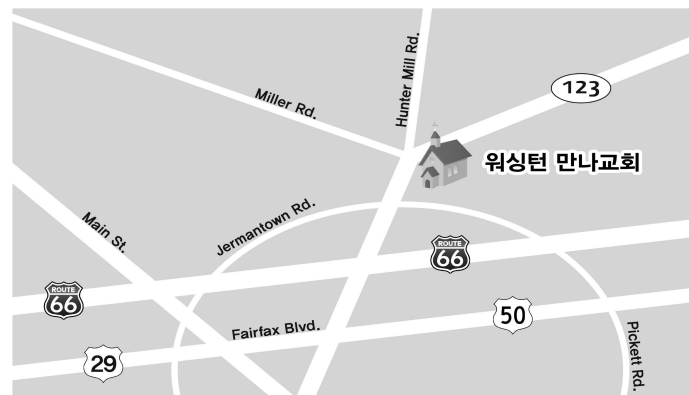

선교 지원  
Supporting God's Missionaries

- ❖ 군 선교회 (Korea Military Evangelical Association of Greater Washington)
- ❖ 워싱턴북한선교회 (Mission for North Korea in Metropolitan Washington D.C.)
- ❖ 이태진 선교사: LGVC India Mission, Gospel Camp for All Nations, New Delhi, ndia)

### 교회 약도 Map of the Church