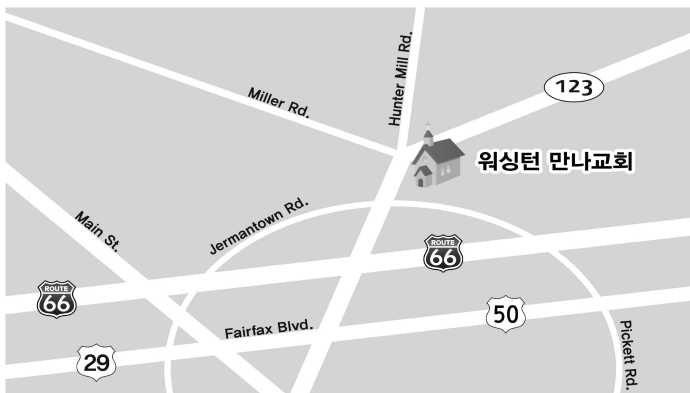

부활주일

하나님께서 그를 사망의 고통에서 풀어 살리셨으니
이는 그가 사망에 매여 있을 수 없었음이라 (행 2:24)

우리 주 예수 그리스도로 말미암아 우리에게 승리를 주시는 하나님께 감사하노니
그러므로 내 사랑하는 형제들아 견실하며 흔들리지 말고
항상 주의 일에 더욱 힘쓰는 자들이 되라 (고전 15:57-58상)

이 말을 할 때에 예수께서 친히 그들 가운데 서서 이르시되 너희에게 평강이 있을지어다
하시니

그들이 놀라고 무서워하여 그 보는 것을 영으로 생각하는지라
예수께서 이르시되 어찌하여 두려워하며 어찌하여 마음에 의심이 일어나느냐
내 손과 발을 보고 나인 줄 알라 또 나를 만져 보라

영은 살과 뼈가 없으되 너희 보는 바와 같이 나는 있느니라 (눅 24:36-39)
그러나 이제 그리스도께서 죽은 자 가운데서 다시 살아나사
잠자는 자들의 첫 열매가 되셨도다 (고전 15:20)

예수께서 이르시되 나는 부활이요 생명이니 나를 믿는 자는 죽어도 살겠고
무릇 살아서 나를 믿는 자는 영원히 죽지 아니하리니 이것을 네가 믿느냐

(다같이) 주여 그러하외다. 주는 그리스도시요
세상에 오시는 하나님의 아들이신 줄 내가 믿나이다. 아멘. (요 11:25)

교회 약도 Map of the Church